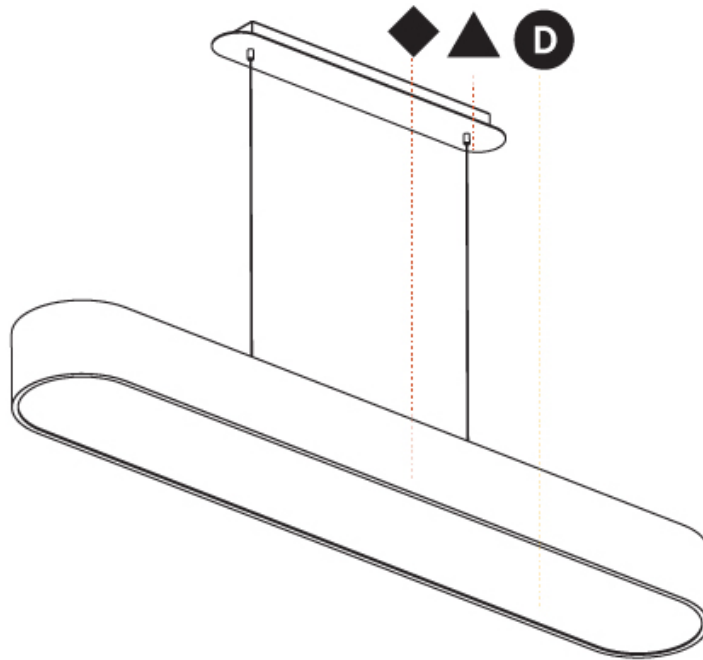

SMOOTHLINE SUSPENSION

A30273-

PROJECT	_____
TYPE	_____
SPECIFIER	_____
QUANTITY	_____
DATE	_____