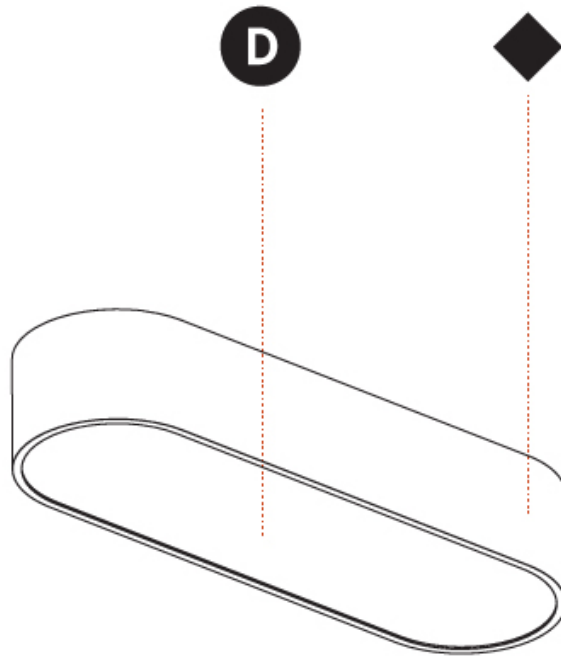

A32966-

PROJECT

TYPE

SPECIFIER

QUANTITY

DATE

A